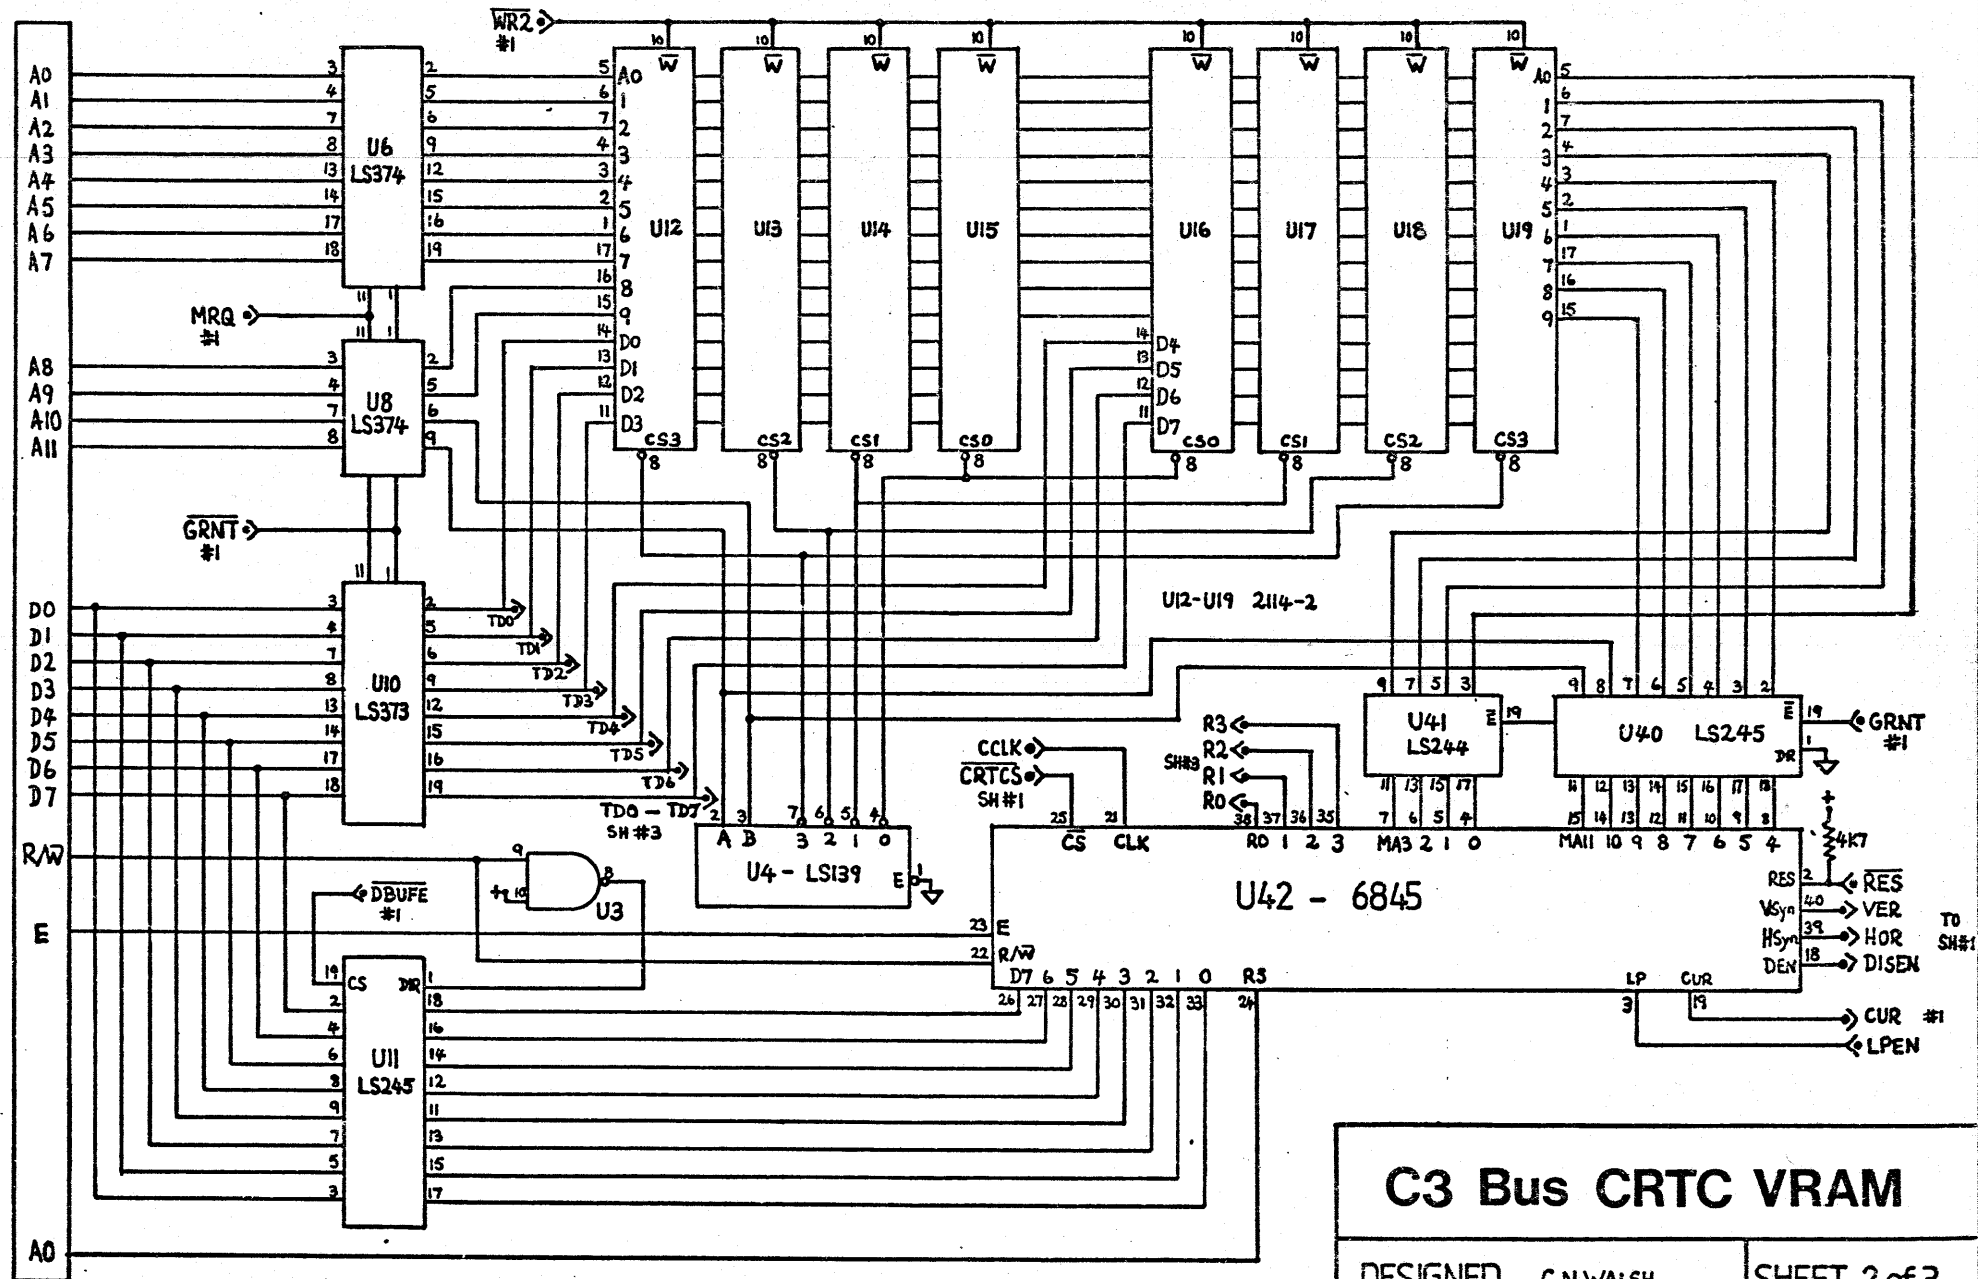

## C3 Bus CRTC VRAM

DESIGNED	C.N.WALSH	SHEET 1 of 3
DRAWN	C.N.WALSH	NOV 1982

<b>C3 Bus CRTC VRAM</b>		
DESIGNED	C.N.WALSH	SHEET 2 of 3
DRAWN	C.N.WALSH	NOV 1982

TO SHIFT REGISTER U35  
SHEET #1

### C3 Bus CRTC VRAM

DESIGNED	C.N.WALSH	SHEET 3 of 3
DRAWN	C.N.WALSH	NOV 1982