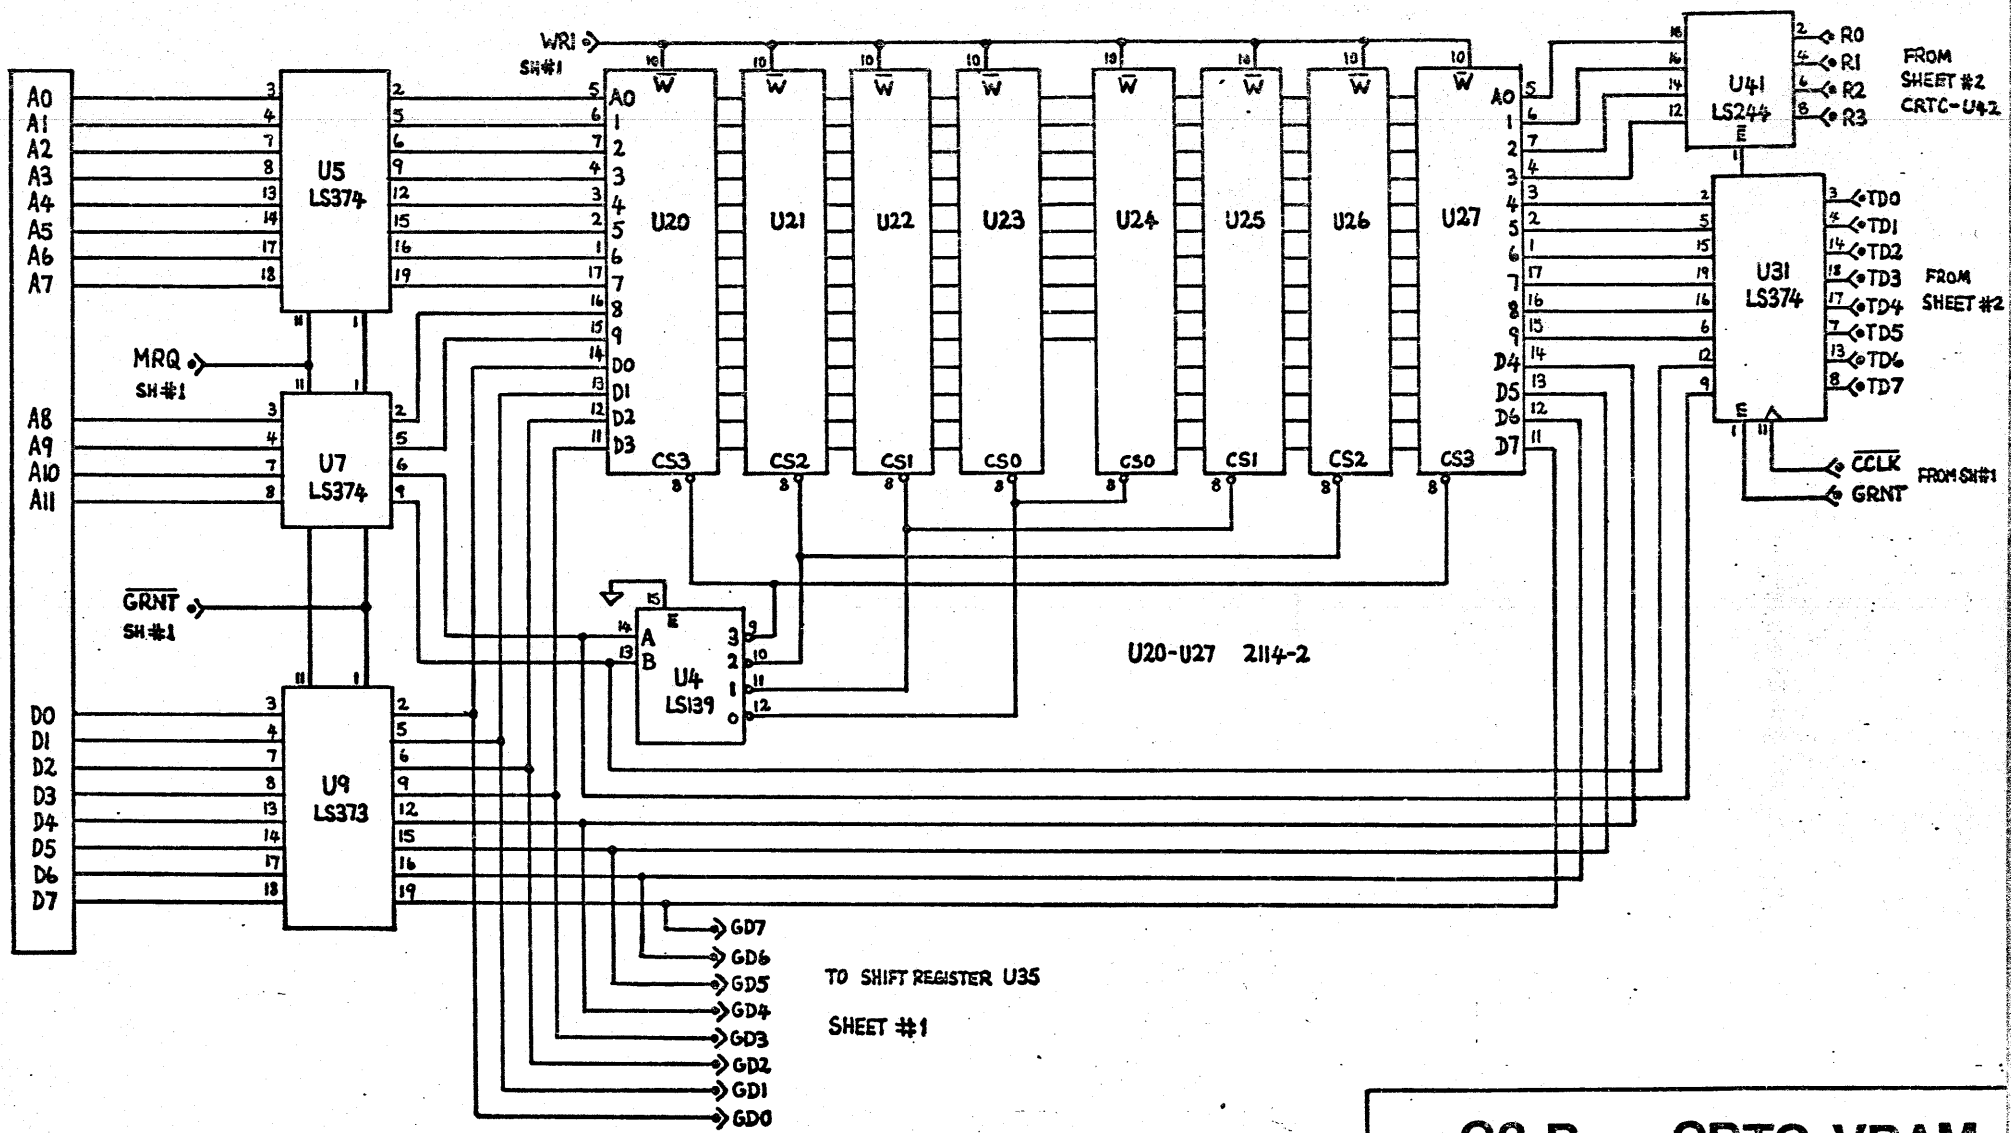

## C3 Bus CRTC VRAM

DESIGNED	C.N.WALSH	SHEET 1 of 3
DRAWN	C.N.WALSH	NOV 1982

<b>C3 Bus CRTC VRAM</b>		
DESIGNED	C.N.WALSH	SHEET 2 of 3
DRAWN	C.N.WALSH	NOV 1982

TO SHIFT REGISTER U35  
SHEET #1

### C3 Bus CRTC VRAM

DESIGNED	C.N.WALSH	SHEET 3 of 3
DRAWN	C.N.WALSH	NOV 1982